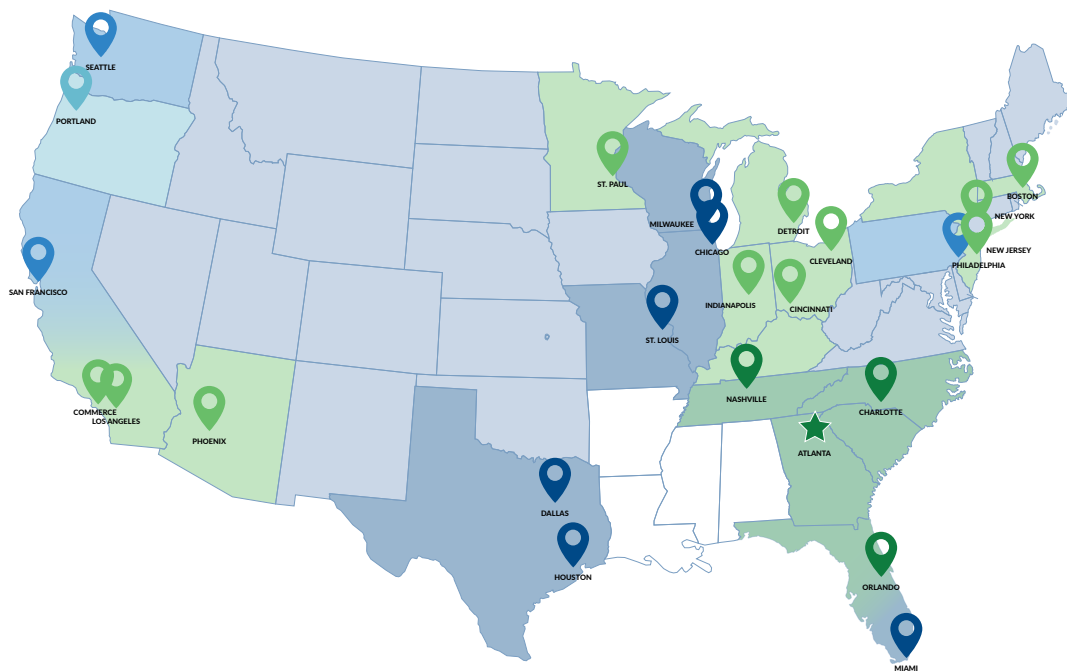

Reduced Thursday/Friday Transit Times

Please note that the transit times shown are an estimate. Please use the Transit Time Calculator on our website for zip-to-zip transit times.