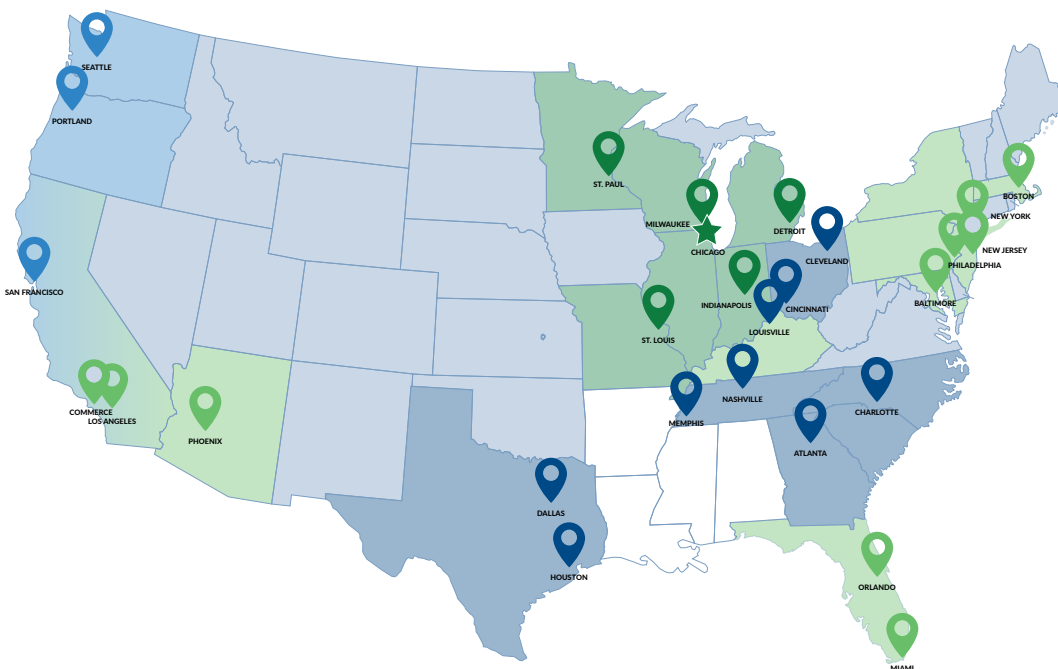

ROADRUNNER FREIGHT

Long Haul. Regional. Next Day.

Chicago, IL
 850 Windham Pkwy
 Bolingbrook, IL 60440

Chicago Transit Times

One Day	Two Day
Three Day	Four Day
Five Day	Non-service

Zip Codes Serviced

AZ	850-852
CA	900-921, 923-930, 940-941, 943-948, 950-953
FL	330-334, 320-322, 326-329, 335-349
GA	300-303
IL	600-609, 611
IN	460-462, 472, 474, 465-469
KY	402
MA	015-024, 027
MD	206-214
MI	436, 480-483
MN	550-555
MO	630-633
NC	270-272, 274, 280-282, 286,
NJ	070-073, 075-077, 079-083
NY	100-105, 109-118
OH	410, 450-452, 440-443, 446-447, 449
OR	970-974
PA	170-176, 190-191
SC	293, 296-297
TN	375, 380-381, 386, 370-372
TX	750-753, 760-762, 770-775, 777
WA	980-986
WI	530-537, 549

Reduced Thursday/Friday Transit Times

Please note that the transit times shown are an estimate. Please use the Transit Time Calculator on our website for zip-to-zip transit times.