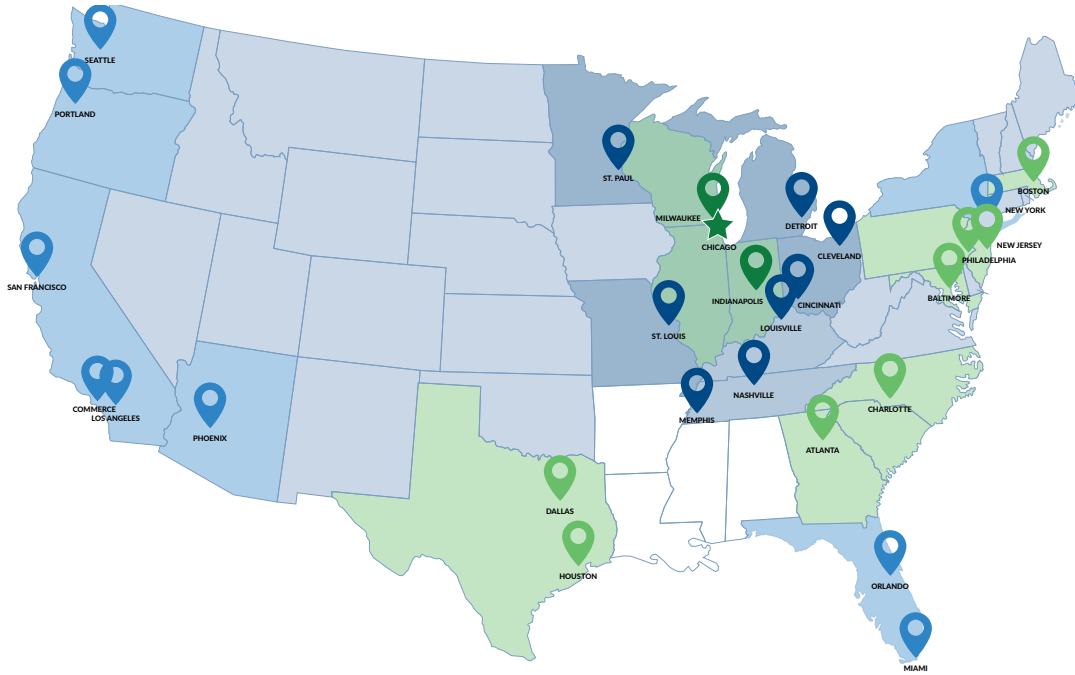

ROADRUNNER FREIGHT

Long Haul. Regional. Next Day.

Chicago, IL
 850 Windham Pkwy
 Bolingbrook, IL 60440

Chicago Transit Times

One Day	Two Day
Three Day	Four Day
Five Day	Non-service

Zip Codes Serviced

AZ	850-852
CA	900-921, 923-930, 940-941, 943-948, 950-953
FL	330-334, 320-322, 326-329, 335-349
GA	300-303
IL	600-609, 611
IN	460-462, 472, 474, 465-469
KY	402
MA	015-024, 027
MD	206-214
MI	436, 480-483
MN	550-555
MO	630-633
NC	270-272, 274, 280-282, 286,
NJ	070-073, 075-077, 079-083
NY	100-105, 109-118
OH	410, 450-452, 440-443, 446-447, 449
OR	970-974
PA	170-176, 190-191
SC	293, 296-297
TN	375, 380-381, 386, 370-372
TX	750-753, 760-762, 770-775, 777
WA	980-986
WI	530-537, 549

Reduced Thursday/Friday Transit Times

Please note that the transit times shown are an estimate. Please use the Transit Time Calculator on our website for zip-to-zip transit times.