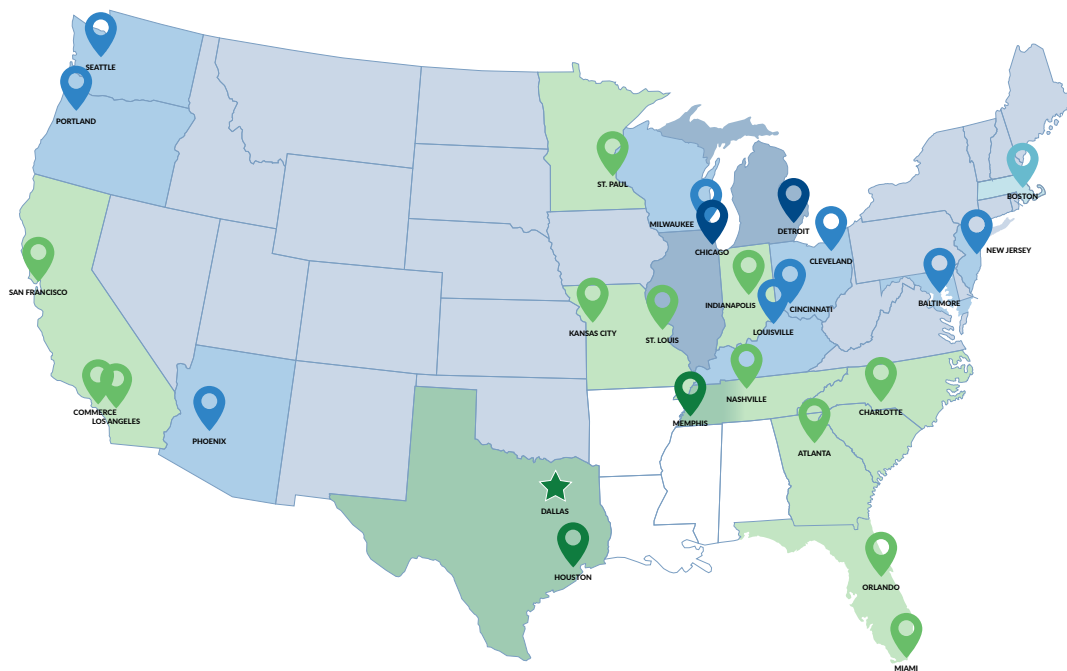

Reduced Thursday/Friday Transit Times

Please note that the transit times shown are an estimate. Please use the Transit Time Calculator on our website for zip-to-zip transit times.