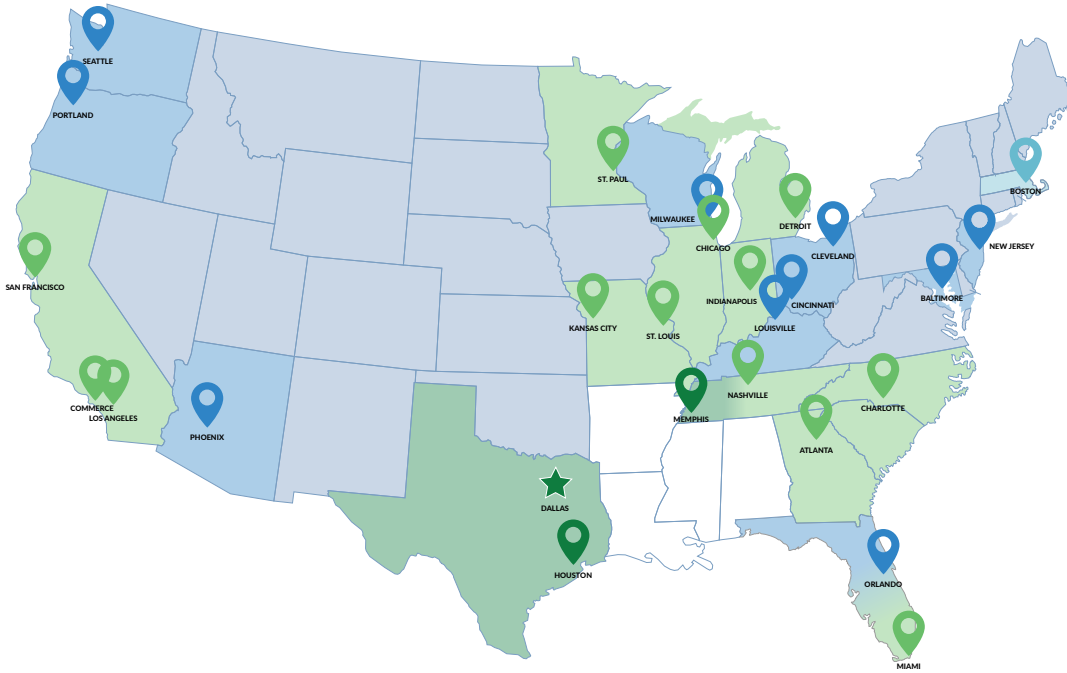

ROADRUNNER FREIGHT

Long Haul. Regional. Next Day.

Dallas, TX
 210 W Trinity Blvd
 Grand Prairie, TX 75050

Dallas Transit Times

One Day

Two Day

Three Day

Four Day

Five Day

Non-service

Zip Codes Served

| | |
|----|---|
| AZ | 850-852 |
| CA | 900-921, 923-930, 940-941, 943-948, 950-953 |
| FL | 330-334, 320-322, 326-329, 335-349 |
| GA | 300-303 |
| IL | 600-609, 611 |
| IN | 460-462, 472, 474 |
| KY | 402 |
| MA | 015-024, 027 |
| MD | 206-214 |
| MI | 436, 480-483 |
| MN | 550-555 |
| MO | 630-633 |
| NC | 270-272, 274, 280-282, 286 |
| NJ | 070-073, 075-077, 079-083 |
| OH | 410, 450-452, 440-443, 446-447, 449 |
| OR | 970-974 |
| SC | 293, 296-297 |
| TN | 375, 380-381, 386, |
| TX | 750-753, 760-762, 770-775, 777 |
| WA | 980-986 |
| WI | 530-537, 549 |