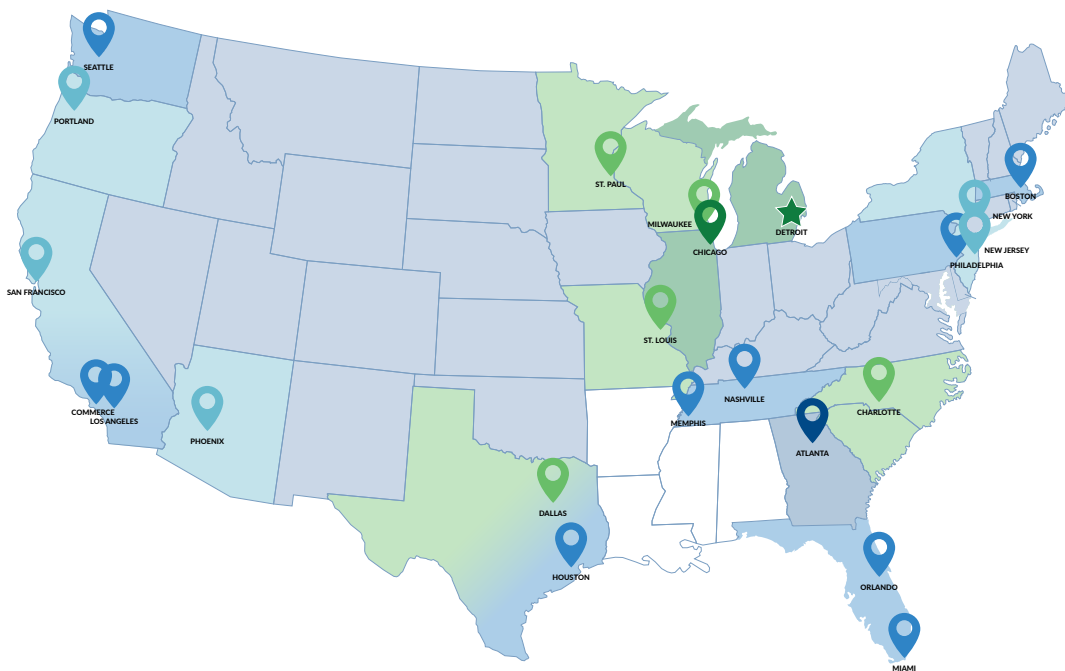

Reduced Thursday/Friday Transit Times

Please note that the transit times shown are an estimate. Please use the Transit Time Calculator on our website for zip-to-zip transit times.