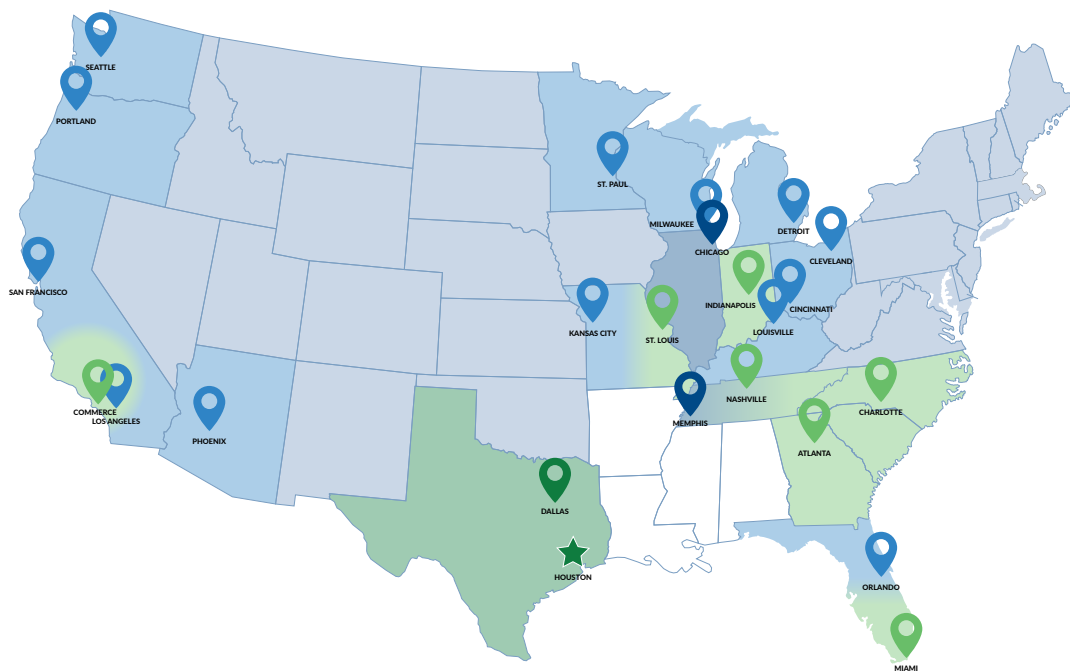

Reduced Thursday/Friday Transit Times

Please note that the transit times shown are an estimate. Please use the Transit Time Calculator on our website for zip-to-zip transit times.