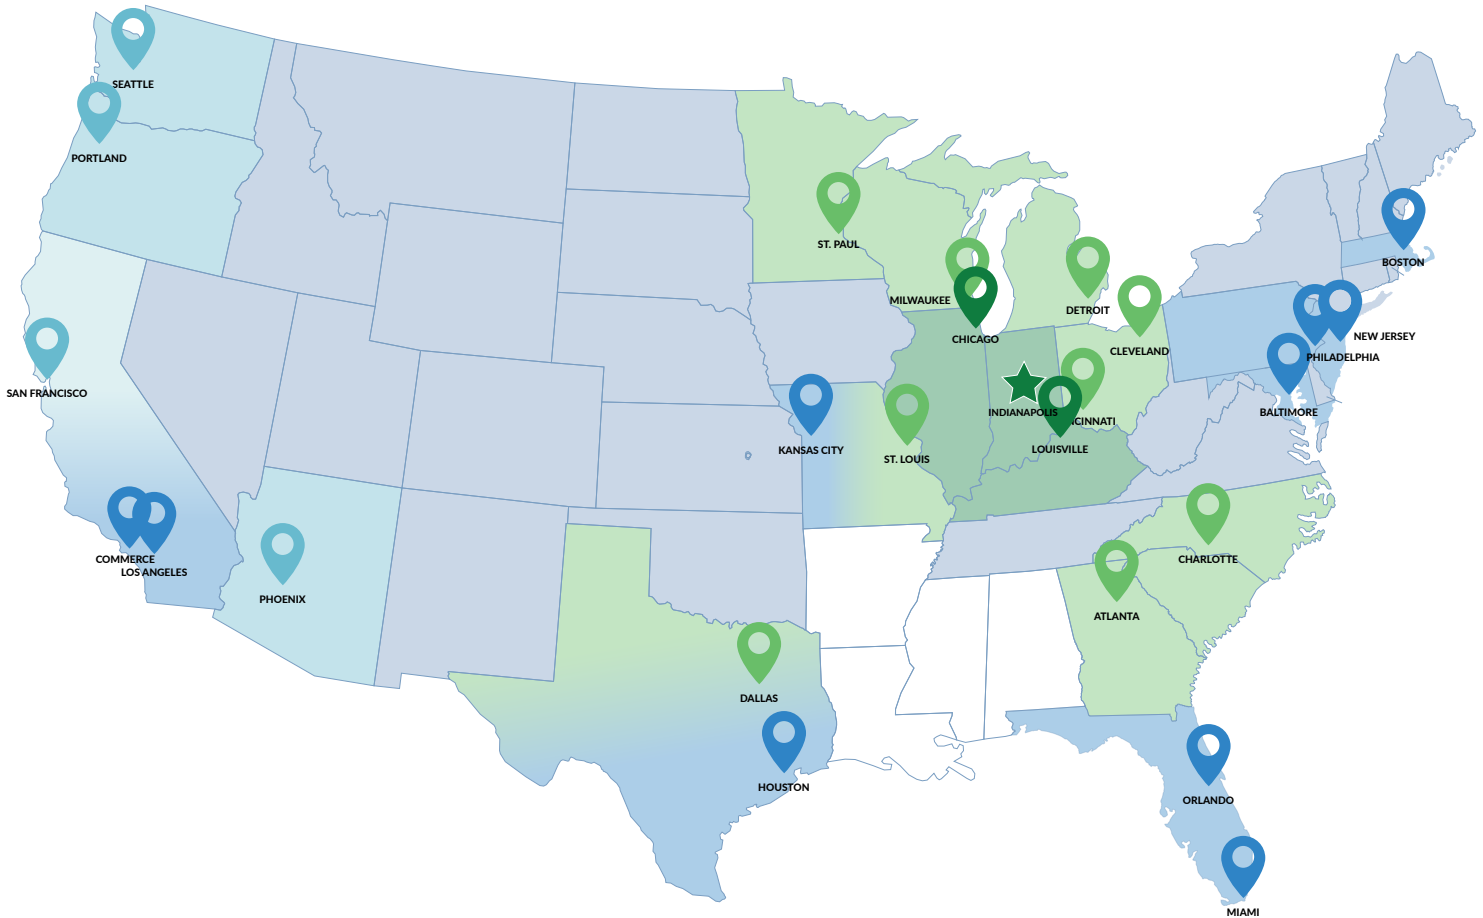

ROADRUNNER FREIGHT

Long Haul. Regional. Next Day.

Indianapolis, IN
 5751 Dividend Rd
 Indianapolis, IN 46241

Indianapolis Transit Times

Zip Codes Serviced

AZ	850-852	MN	550-555
CA	900-921, 923-930, 940-941, 943-948, 950-953	MO	630-633
FL	330-334, 320-322, 326-329, 335-349	NC	270-272, 274, 280-282, 286,
GA	300-303	NJ	070-073, 075-077, 079-083
NC	270-272, 274, 280-282, 286	OH	410, 450-452, 440-443, 446-447, 449
IL	600-609, 611	OR	970-974
IN	460-462, 472, 474	SC	293, 296-297
KY	402	TX	750-753, 760-762, 770-775, 777
MA	015-024, 027	WA	980-986
MD	206-214	WI	530-537, 549
MI	436, 480-483		

One Day	Two Day
Three Day	Four Day
Five Day	Non-service

Please note that the transit times shown are an estimate. Please use the Transit Time Calculator on our website for zip-to-zip transit times.