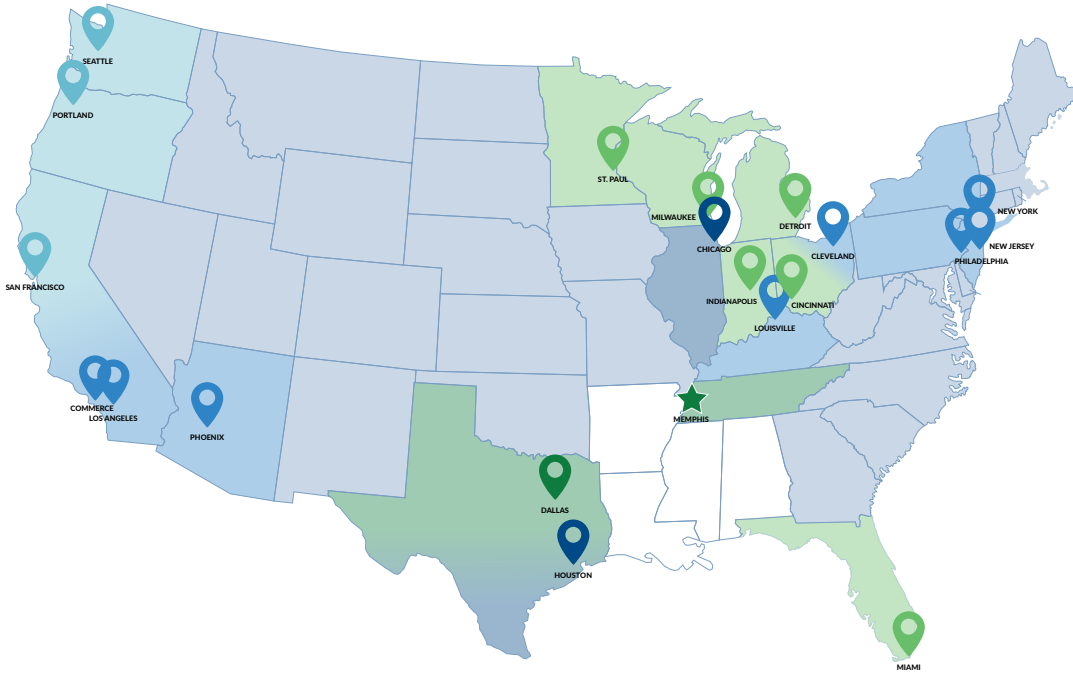

ROADRUNNER FREIGHT

Long Haul. Regional. Next Day.

Memphis, TN
 3945 Crowfarm Rd
 Memphis, TN 38118

Memphis Transit Times

One Day	Two Day
Three Day	Four Day
Five Day	Non-service

Zip Codes Served

AZ	850-852
CA	900-921, 923-930, 940-941, 943-948, 950-953
GA	300-303
FL	330-334, 320-322, 326-329, 335-349
IL	600-609, 611
KY	402
IN	460-462, 472, 474
MI	436, 480-483
MN	550-555
NC	270-272, 274, 280-282, 286
NJ	070-073, 075-077, 079-083
OH	410, 450-452, 440-443, 446-447, 449
OR	970-974
PA	170-176, 190-191
SC	293, 296-297
TN	375, 380-381, 386
TX	750-753, 760-762, 770-775, 777
WA	980-986
WI	530-537, 549

Reduced Thursday/Friday Transit Times

Please note that the transit times shown are an estimate. Please use the Transit Time Calculator on our website for zip-to-zip transit times.