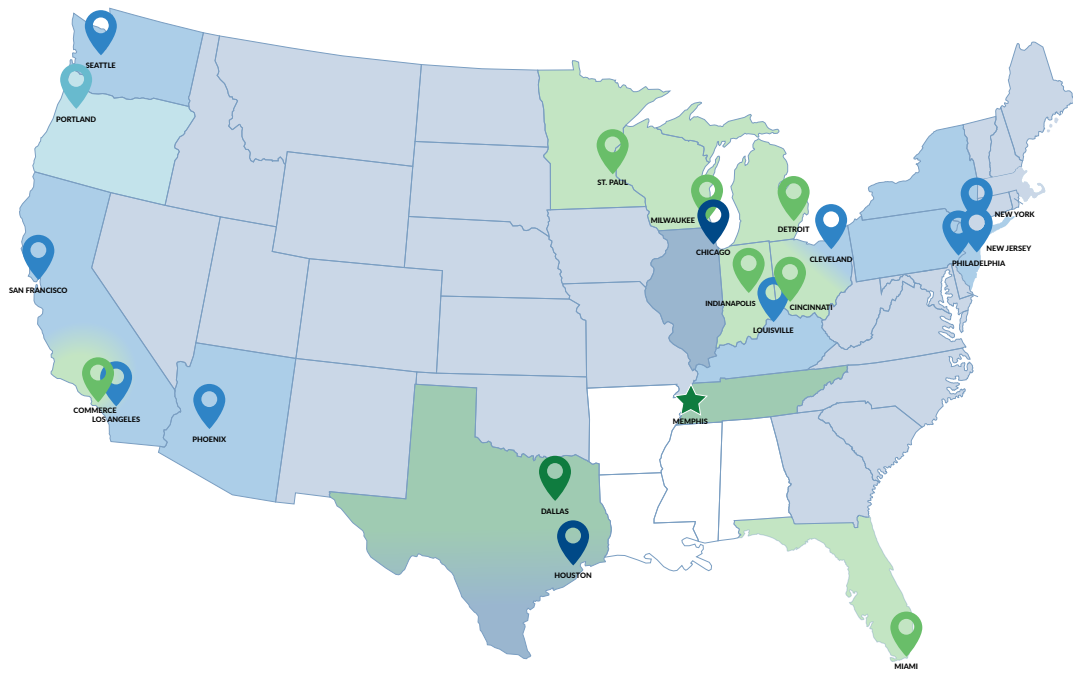

ROADRUNNER FREIGHT

Long Haul. Regional. Next Day.

Memphis, TN
 3945 Crowfarm Rd
 Memphis, TN 38118

Memphis Transit Times

One Day	Two Day
Three Day	Four Day
Five Day	Non-service

Zip Codes Served

AZ	850-852
CA	900-921, 923-930, 940-941, 943-948, 950-953
GA	300-303
FL	330-334, 320-322, 326-329, 335-349
IL	600-609, 611
KY	402
IN	460-462, 472, 474
MI	436, 480-483
MN	550-555
NC	270-272, 274, 280-282, 286
NJ	070-073, 075-077, 079-083
OH	410, 450-452, 440-443, 446-447, 449
OR	970-974
PA	170-176, 190-191
SC	293, 296-297
TN	375, 380-381, 386
TX	750-753, 760-762, 770-775, 777
WA	980-986
WI	530-537, 549

Reduced Thursday/Friday Transit Times

Please note that the transit times shown are an estimate. Please use the Transit Time Calculator on our website for zip-to-zip transit times.