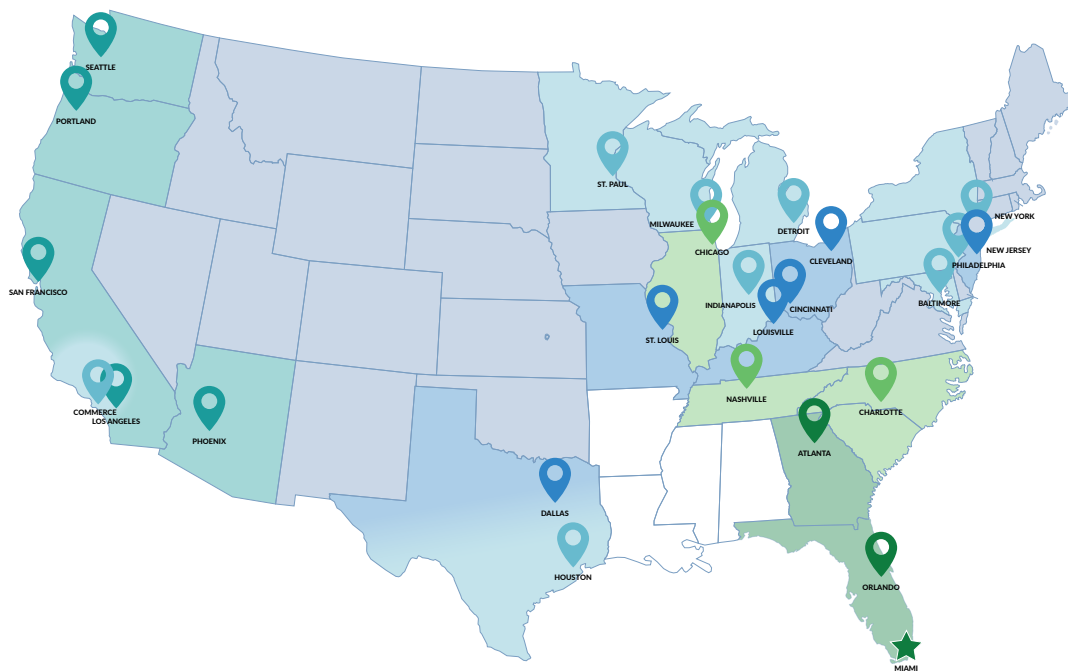

ROADRUNNER FREIGHT

Long Haul. Regional. Next Day.

Miami, FL
 12250 NW 28th Ave
 Miami, FL 33167

Miami Transit Times

One Day

Two Day

Three Day

Four Day

Five Day

Six Day

NON-SERVICE

Zip Codes Serviced

AZ	850-852
CA	900-921, 923-930, 940-941, 943-948, 950-953
GA	330-303
IL	600-609, 611
IN	460-462, 472, 474
KY	402
MD	206-214
MI	436, 480-483
MN	550-555
MO	630-633
NC	270-272, 274, 280-282, 286
NJ	070-073, 075-077, 079-083
NY	100-105, 109-118
OH	410, 450-452 440-443, 446-447, 449
OR	970-974
PA	170-176, 190-191
SC	293, 296-297
TN	370-372
TX	750-753, 760-762 770-775, 777
WA	980-986
WI	530-537, 549

Reduced Thursday/Friday Transit Times

Please note that the transit times shown are an estimate. Please use the Transit Time Calculator on our website for zip-to-zip transit times.