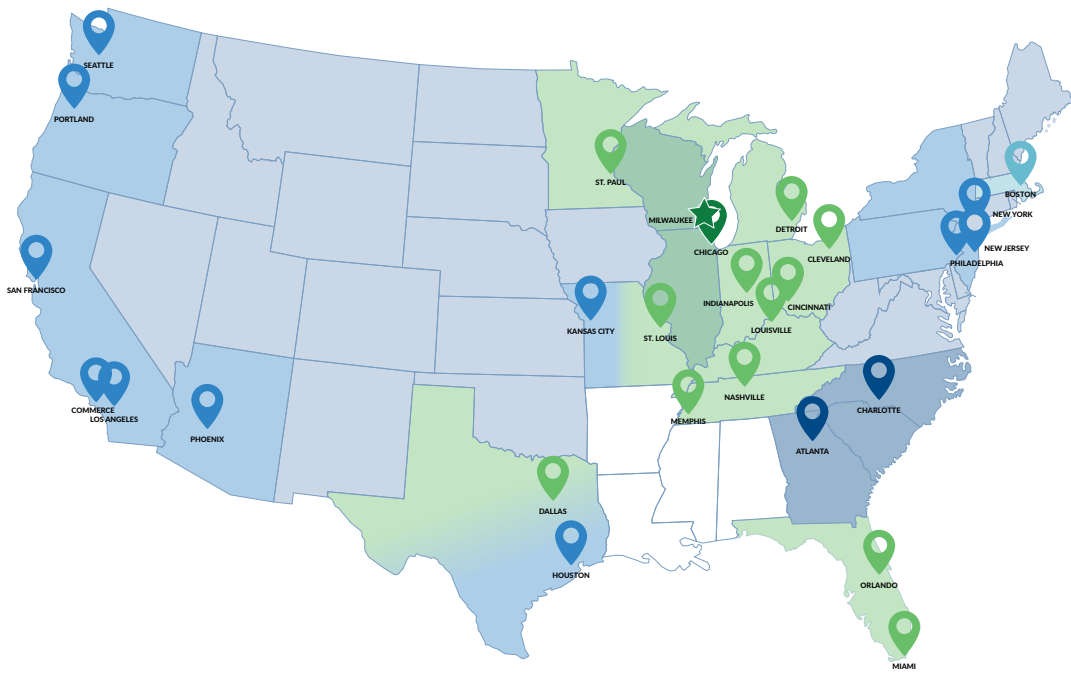

ROADRUNNER FREIGHT

Long Haul. Regional. Next Day.

Milwaukee, WI
 9160 N 107th St
 Milwaukee, WI 53224

Milwaukee Transit Times

One Day	Two Day
Three Day	Four Day
Five Day	Non-service

Zip Codes Served

AZ	850-852
CA	900-921, 923-930, 940-941, 943-948, 950-953
IL	600-609, 611
IN	460-462, 472, 474, 465-469
KY	402
GA	300-303
MA	015-024, 027
MI	436, 480-483
MN	550-555
MO	630-633
NC	270-272, 274, 280-282, 286
NJ	070-073, 075-077, 079-083
NY	100-105, 109-118
OH	410, 450-452, 440-443, 446-447, 449
OR	970-974
PA	170-176, 190-191
SC	293, 296-297
TN	375-, 380-381, 386, 370-372
TX	750-753, 760-762, 770-775, 777
WA	980-986
WI	530-537, 549

Reduced Thursday/Friday Transit Times

Please note that the transit times shown are an estimate. Please use the Transit Time Calculator on our website for zip-to-zip transit times.