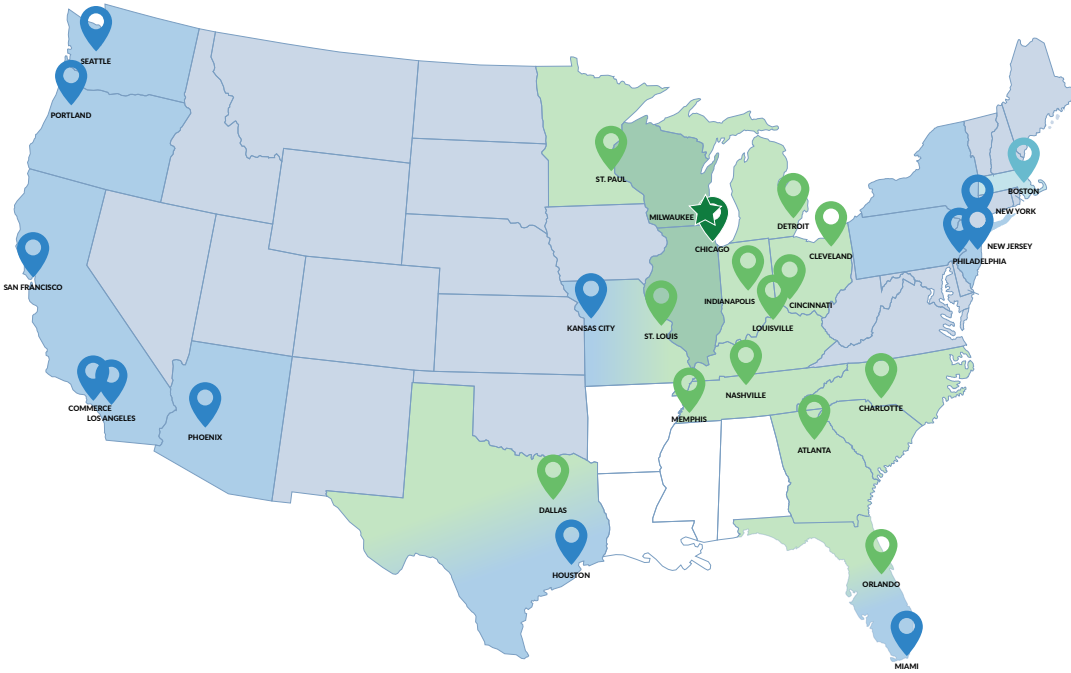

ROADRUNNER FREIGHT

Long Haul. Regional. Next Day.

Milwaukee, WI
 9160 N 107th St
 Milwaukee, WI 53224

Milwaukee Transit Times

One Day	Two Day
Three Day	Four Day
Five Day	Non-service

Zip Codes Served

AZ	850-852
CA	900-921, 923-930, 940-941, 943-948, 950-953
IL	600-609, 611
IN	460-462, 472, 474, 465-469
KY	402
GA	300-303
MA	015-024, 027
MI	436, 480-483
MN	550-555
MO	630-633
NC	270-272, 274, 280-282, 286
NJ	070-073, 075-077, 079-083
NY	100-105, 109-118
OH	410, 450-452, 440-443, 446-447, 449
OR	970-974
PA	170-176, 190-191
SC	293, 296-297
TN	375-, 380-381, 386, 370-372
TX	750-753, 760-762, 770-775, 777
WA	980-986
WI	530-537, 549

Reduced Thursday/Friday Transit Times

Please note that the transit times shown are an estimate. Please use the Transit Time Calculator on our website for zip-to-zip transit times.