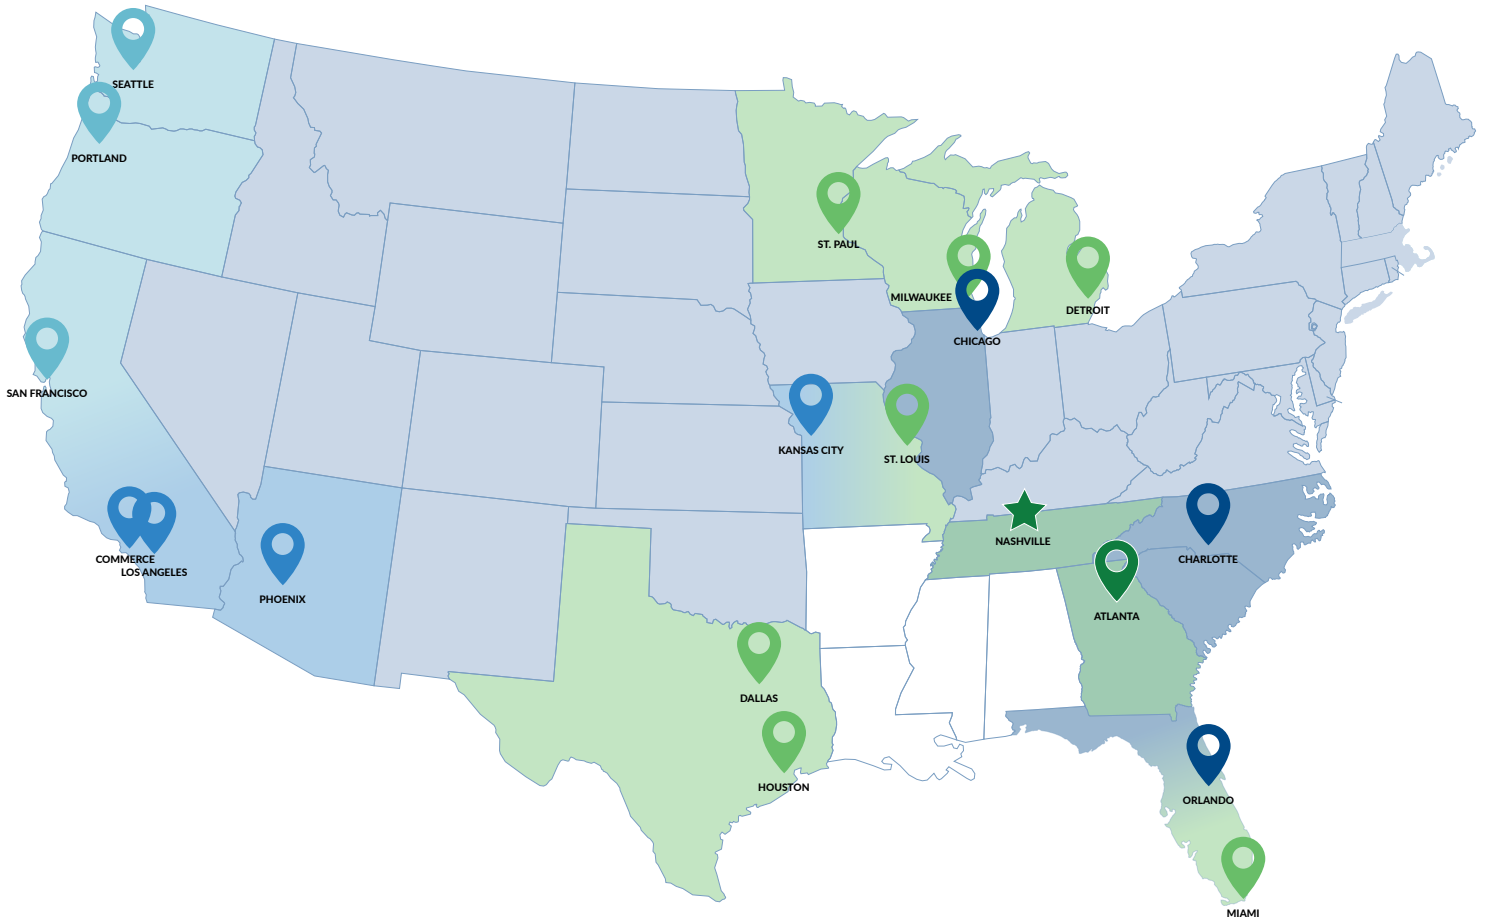

## Nashville Transit Times

### Zip Codes Serviced

<b>AZ</b>	850-852	<b>MO</b>	630-633
<b>CA</b>	900-921, 923-930, 940-941, 943-948, 950-953	<b>NC</b>	270-272, 274, 280-282, 286
<b>FL</b>	330-334, 320-322, 326-329, 335-349	<b>OR</b>	970-974
<b>GA</b>	300-303	<b>SC</b>	293, 296-297
<b>IL</b>	600-609, 611	<b>TN</b>	370-372
<b>MI</b>	436, 480-483	<b>TX</b>	750-753, 760-762, 770-775, 777
<b>MN</b>	550-555	<b>WA</b>	980-986
		<b>WI</b>	530-537, 549

One Day

Two Day

Three Day

Four Day

Five Day

Non-service

Please note that the transit times shown are an estimate. Please use the Transit Time Calculator on our website for zip-to-zip transit times.