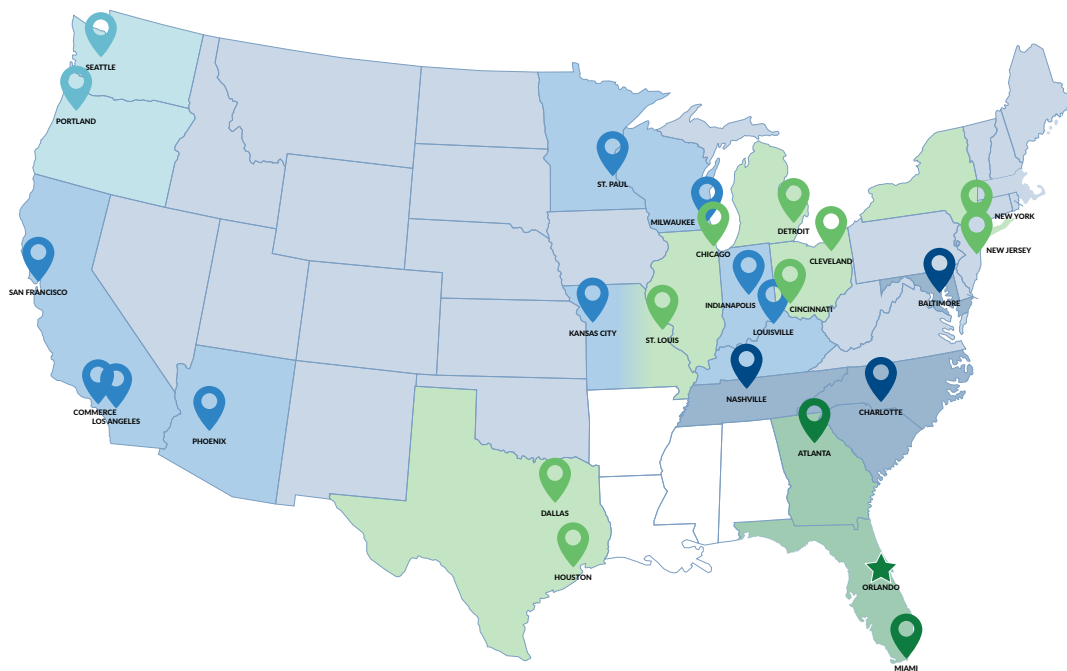

ROADRUNNER FREIGHT

Long Haul. Regional. Next Day.

Orlando, FL
 11220 Space Blvd
 Orlando, FL 32837

Orlando Transit Times

One Day	Two Day
Three Day	Four Day
Five Day	Non-service

Zip Codes Served

AZ	850-852
CA	900-921, 923-930, 940-941, 943-948, 950-953
GA	330-303
IL	600-609, 611
IN	460-462, 472, 474
KY	402
MD	206-214
MI	436, 480-483
MN	550-555
MO	630-633
NJ	070-073, 075-077, 079-083
NY	100-105, 109-118
NC	270-272, 274, 280-282, 286
OH	410, 450-452 440-443, 446-447, 449
OR	970-974
SC	293, 296-297
TN	370-372
TX	750-753, 760-762, 770-775, 777
WA	980-986
WI	530-537, 549

Reduced Thursday/Friday Transit Times

Please note that the transit times shown are an estimate. Please use the Transit Time Calculator on our website for zip-to-zip transit times.