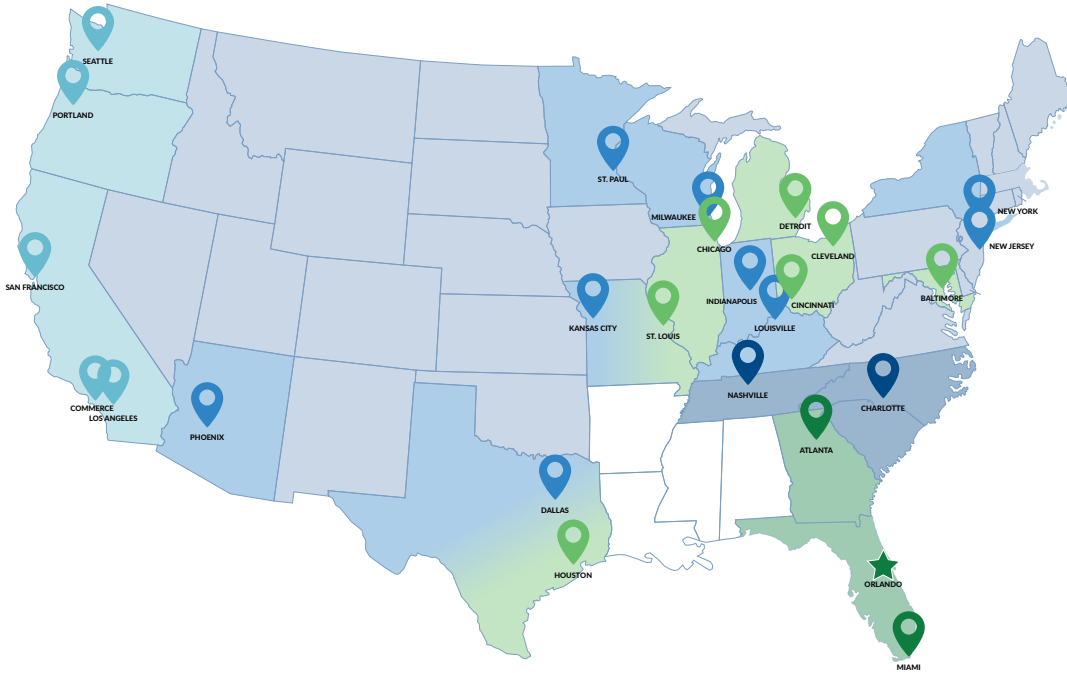

ROADRUNNER FREIGHT

Long Haul. Regional. Next Day.

Orlando, FL
 11220 Space Blvd
 Orlando, FL 32837

Orlando Transit Times

One Day	Two Day
Three Day	Four Day
Five Day	Non-service

Zip Codes Served

AZ	850-852
CA	900-921, 923-930, 940-941, 943-948, 950-953
GA	330-303
IL	600-609, 611
IN	460-462, 472, 474
KY	402
MD	206-214
MI	436, 480-483
MN	550-555
MO	630-633
NJ	070-073, 075-077, 079-083
NY	100-105, 109-118
NC	270-272, 274, 280-282, 286
OH	410, 450-452 440-443, 446-447, 449
OR	970-974
SC	293, 296-297
TN	370-372
TX	750-753, 760-762, 770-775, 777
WA	980-986
WI	530-537, 549

Reduced Thursday/Friday Transit Times

Please note that the transit times shown are an estimate. Please use the Transit Time Calculator on our website for zip-to-zip transit times.