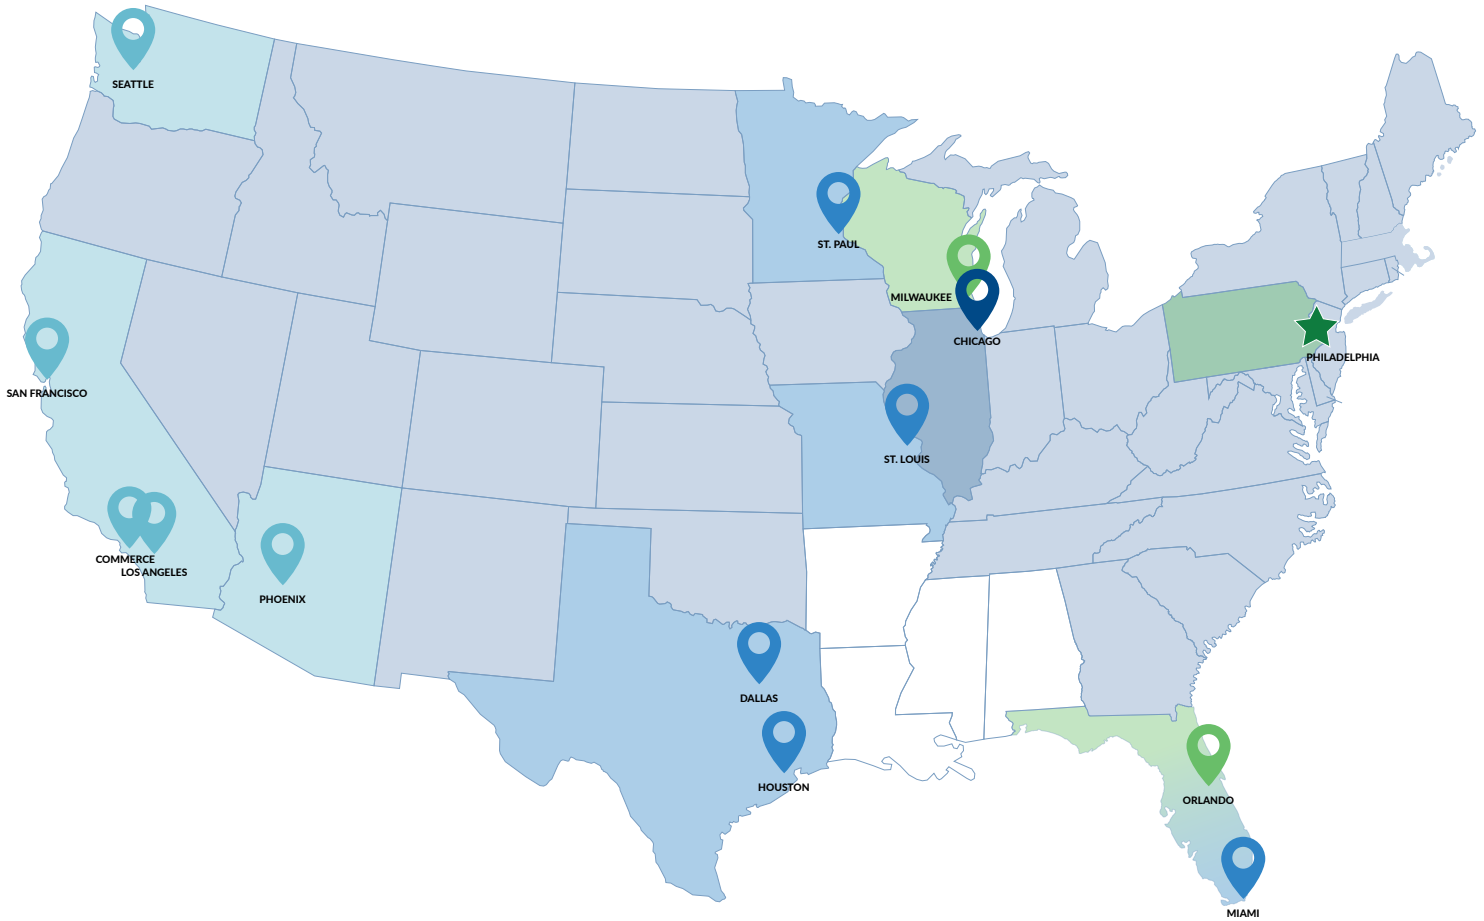

ROADRUNNER FREIGHT

Long Haul. Regional. Next Day.

Philadelphia, PA
 3820 N 2nd Street
 Philadelphia, PA 19140

Philadelphia Transit Times

Zip Codes Serviced

AZ	850-852	MN	550-555
CA	900-921, 923-930, 940-941, 943-948, 950-953	MO	630-633
FL	320-322, 326-329, 335-349	PA	170-176, 190-191
IL	600-609, 611	TX	750-753, 760-762, 770-775, 777
		WA	980-986
		WI	530-537, 549

One Day	Two Day
Three Day	Four Day
Five Day	Non-service

Please note that the transit times shown are an estimate. Please use the Transit Time Calculator on our website for zip-to-zip transit times.