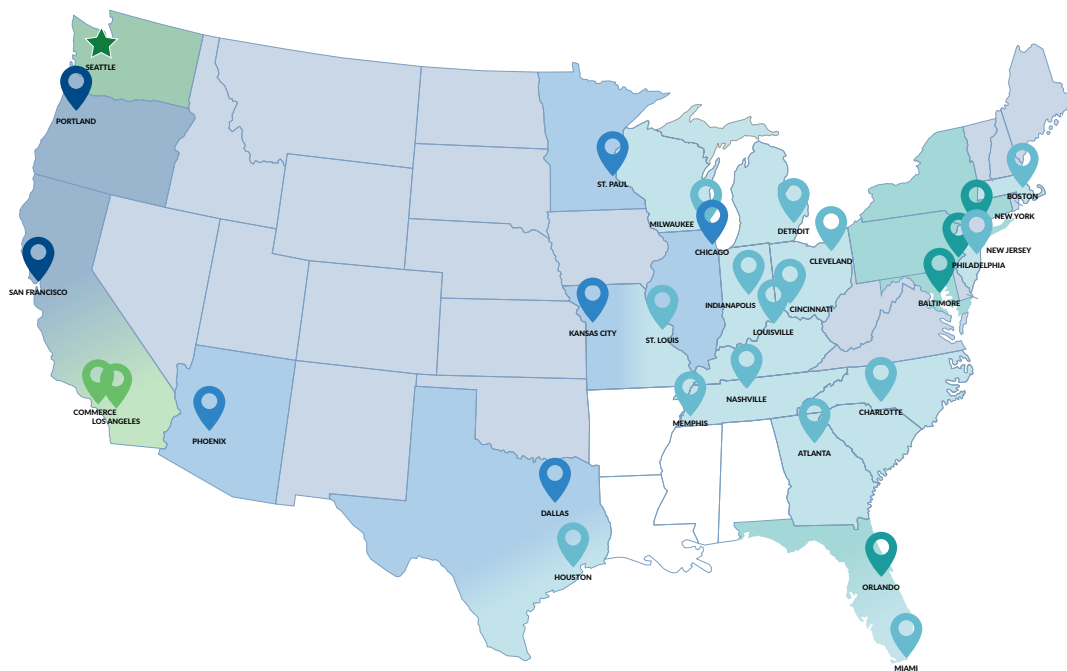

Reduced Thursday/Friday Transit Times

Please note that the transit times shown are an estimate. Please use the Transit Time Calculator on our website for zip-to-zip transit times.