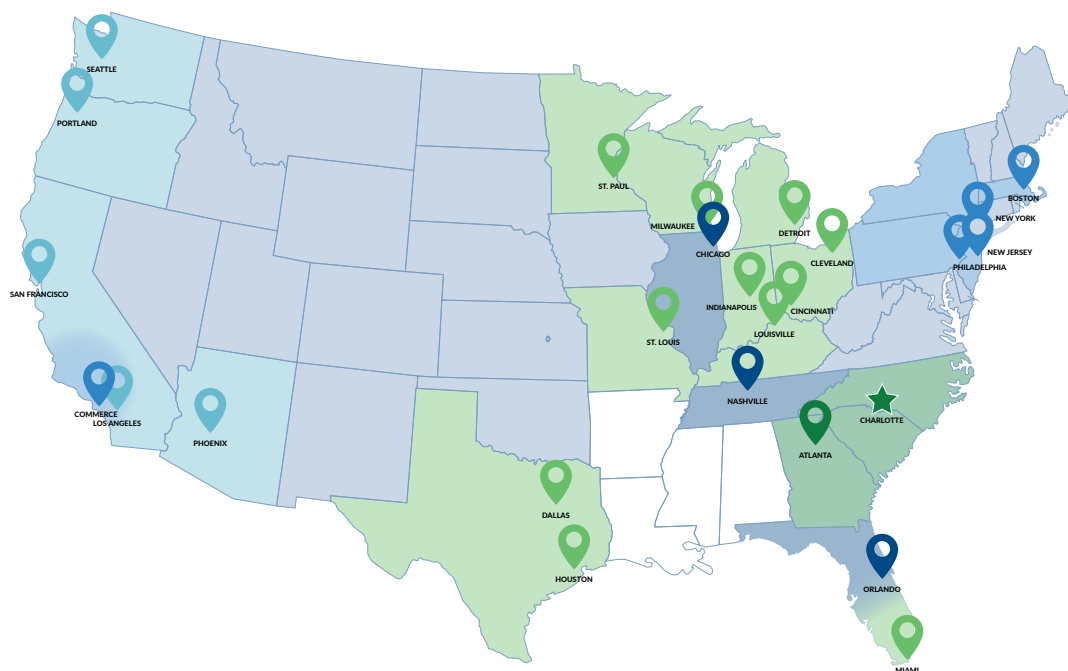

Reduced Thursday/Friday Transit Times

Please note that the transit times shown are an estimate. Please use the Transit Time Calculator on our website for zip-to-zip transit times.